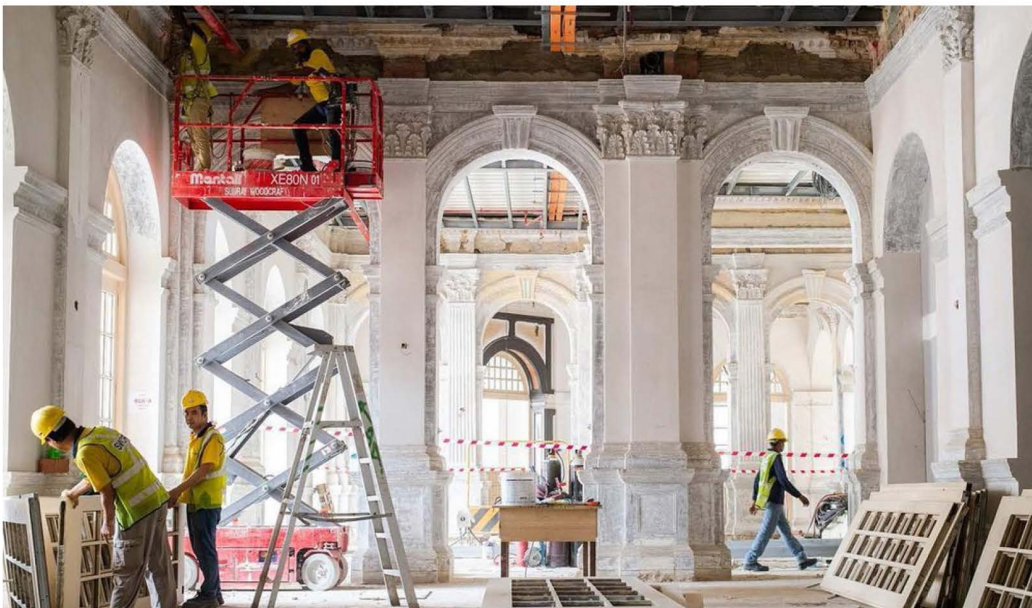

Grand Spaces Thailand

Format: 12 x 23 (HD)

At the forefront of eco-design and tourism, Thailand is home to some of the most extravagant multi-billion dollar resorts, hotels and boutique spas in the world. Traveling from remote islands and white sand beaches to lush rainforests, we meet the ingenious architects responsible for creating unique modern luxury which blends tradition, sustainability and stunning natural landscapes.

Raffles Hotel: Remaking an Icon